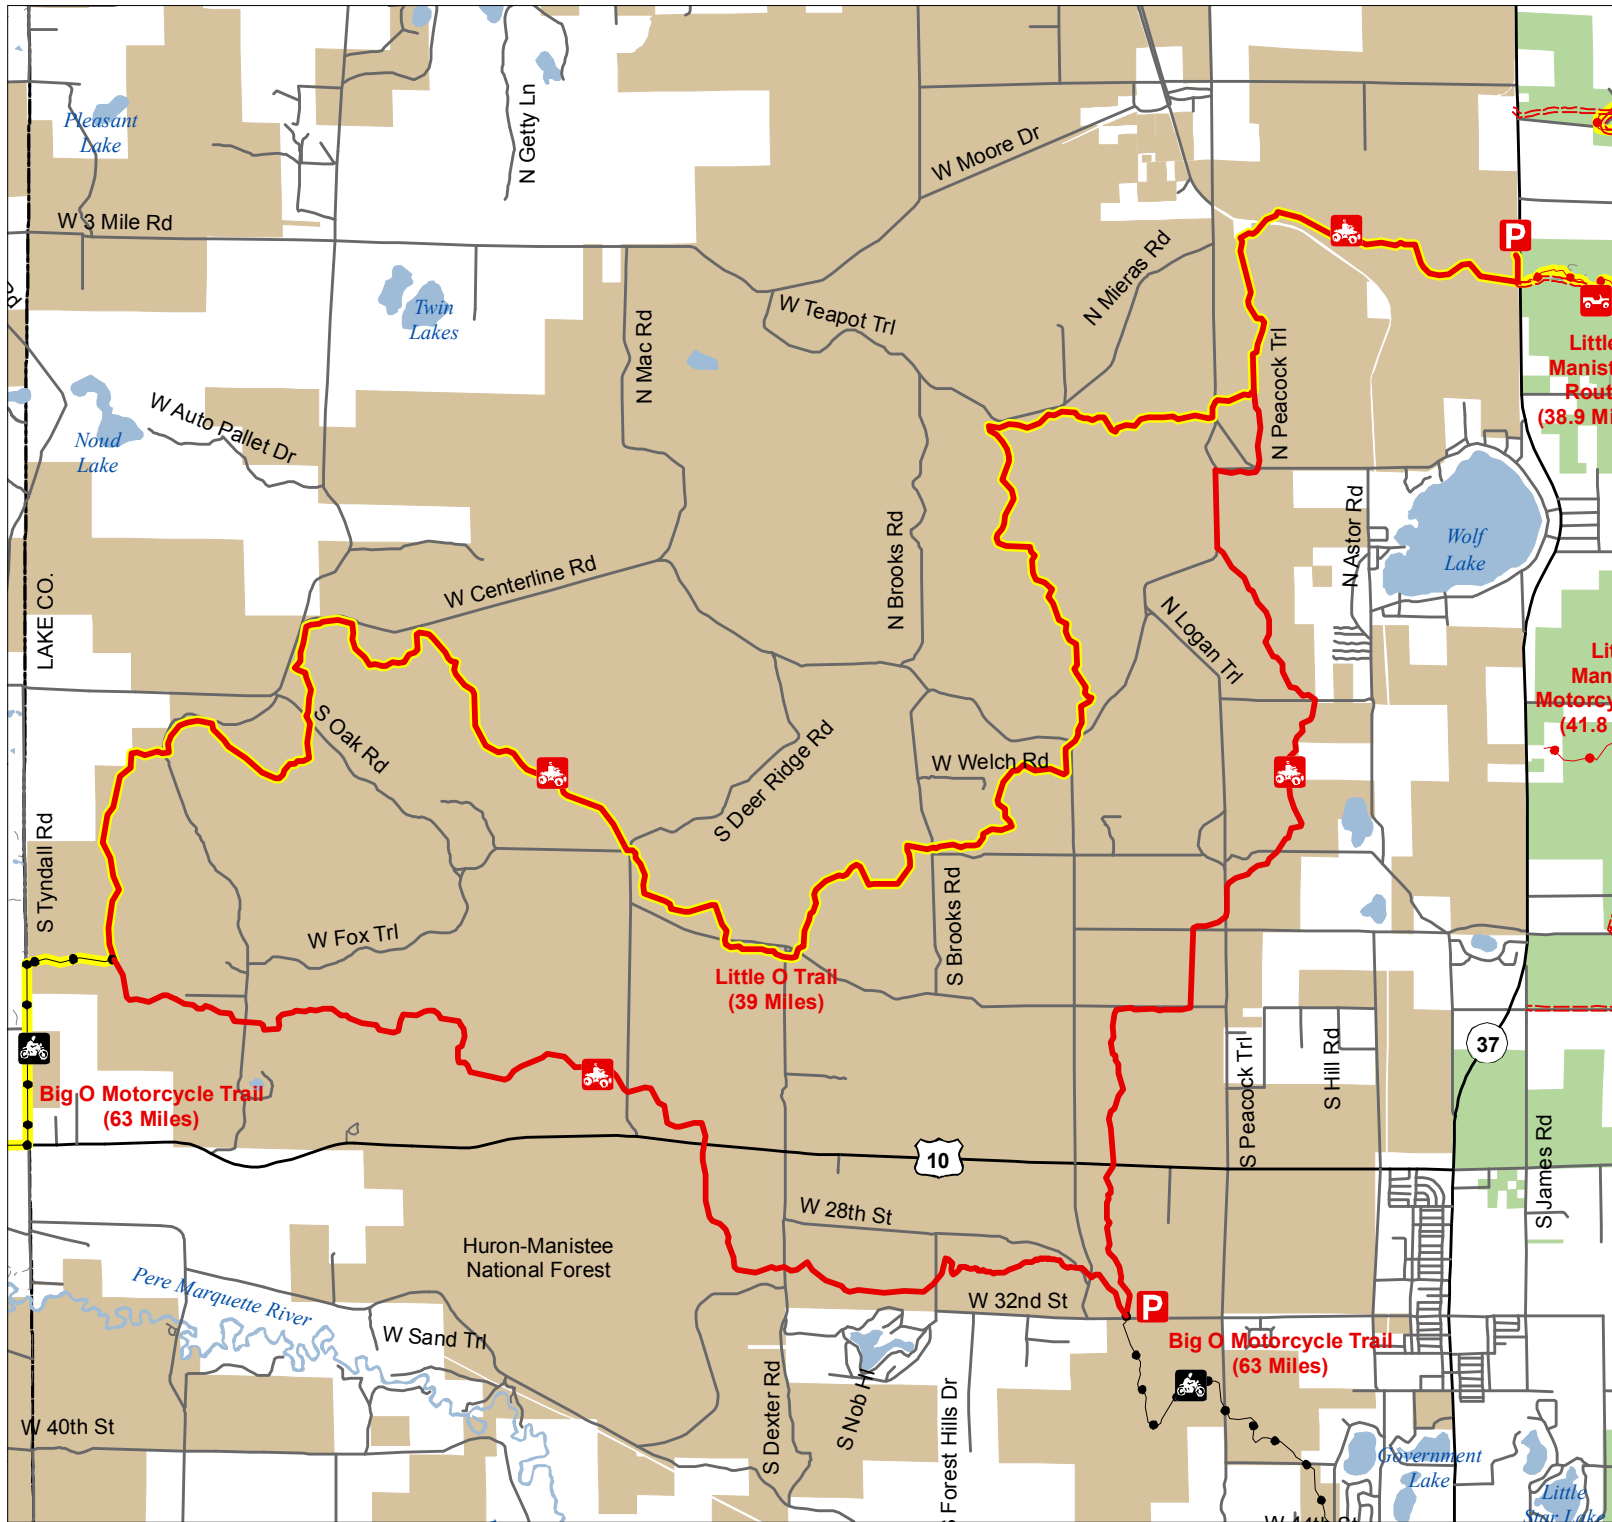

Little O Trail

Lake County, Michigan

- ORV Route – ORV's of all sizes including off-road motorcycles. (DNR license (ORV sticker) required unless licensed by the Secretary of State)
- ATV Trail – ORV's less than 50" in width including off-road motorcycles. (DNR license (ORV sticker) required)
- Motorcycle Trail – Motorcycles only. (Secretary of State license required)
- Michigan Cross Country Cycle Trail (MCCCT)

- Trailhead Parking
- Highway
- Paved or Gravel Road
- Poor Dirt Road
- Lakes and Rivers
- State Land
- Federal Land
- County Boundaries

Advisory: Trails and Routes have two-way traffic.

Disclaimer: Trails shown on this map are an approximate representation of the trail system at the time of publication and may not reflect current ground conditions. **STAY ON SIGNED TRAILS ONLY!**